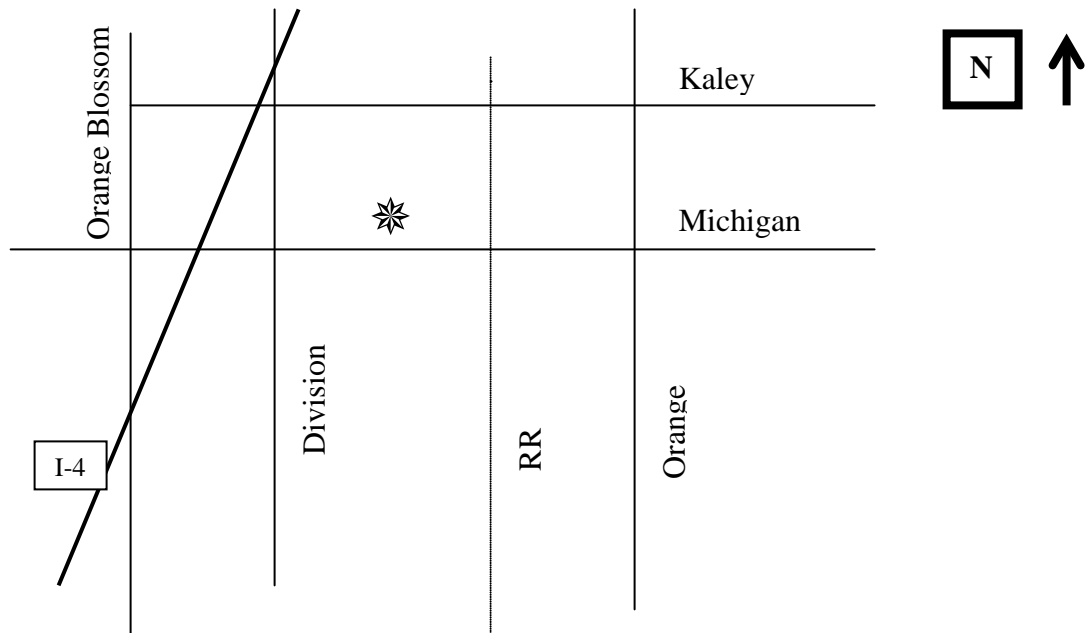

*Adult Literacy League, Inc.*

*Directions to our location...*

We are located in the South Pointe office center on the north side of West Michigan. Most evident will be the sign for “Baker, Heard, Osteen & Davenport” and for the Central Florida Blood Bank.